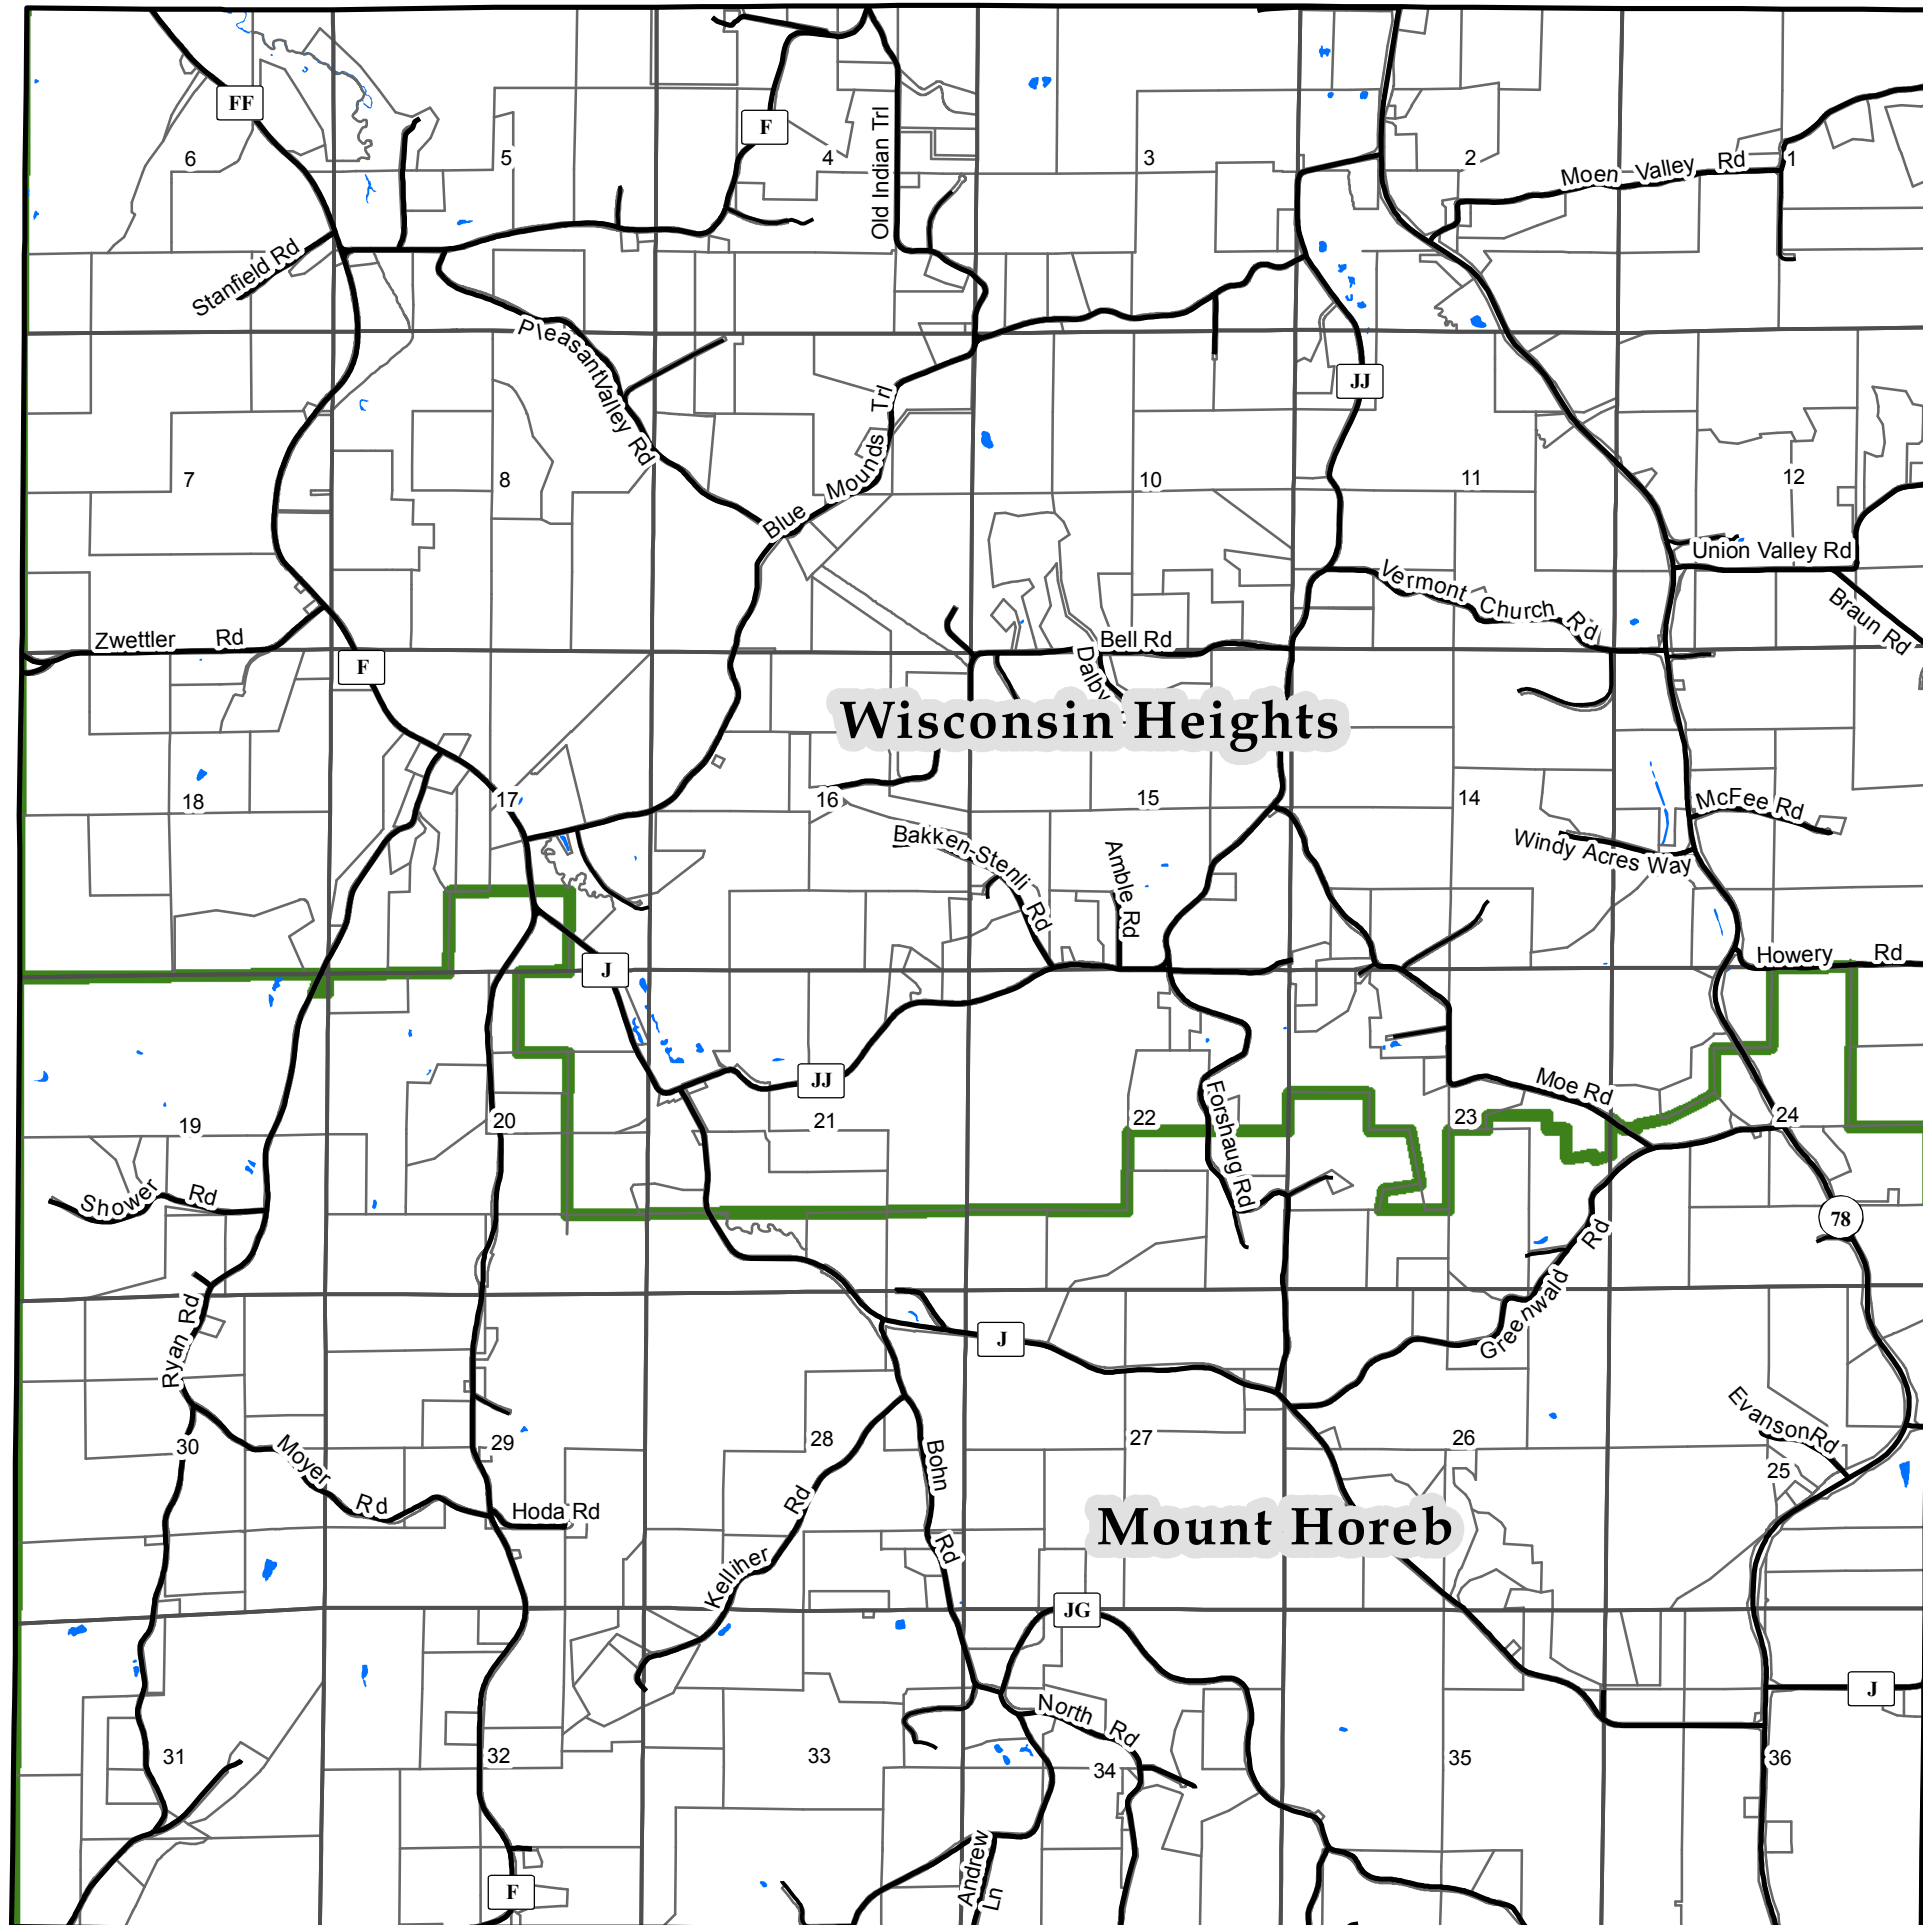

Town of Vermont

School Districts

 School Districts (2007)

In 2006 the Mount Horeb School District had 2174 enrollees.
 Their office is located at 1304 E. Lincoln St
 Mount Horeb, WI 53572
 or at www.mhasd.k12.wi.us

In 2006 the Wisconsin Heights School District had 963 enrollees.
 Their office is located at 10173 US Highway 14
 Mazomanie, WI 53560
 or at www.wisheights/k12.wi.us/

Oct, 2008

Source Info:
 School Districts: 2007, Tax Parcels (CARPC)

This map was prepared through the Dane County Department of Planning and Development in conjunction with the Dane County Land & Water Resources Department, Dane County Land Information Office and the Dane County Community Analysis & Planning Division.